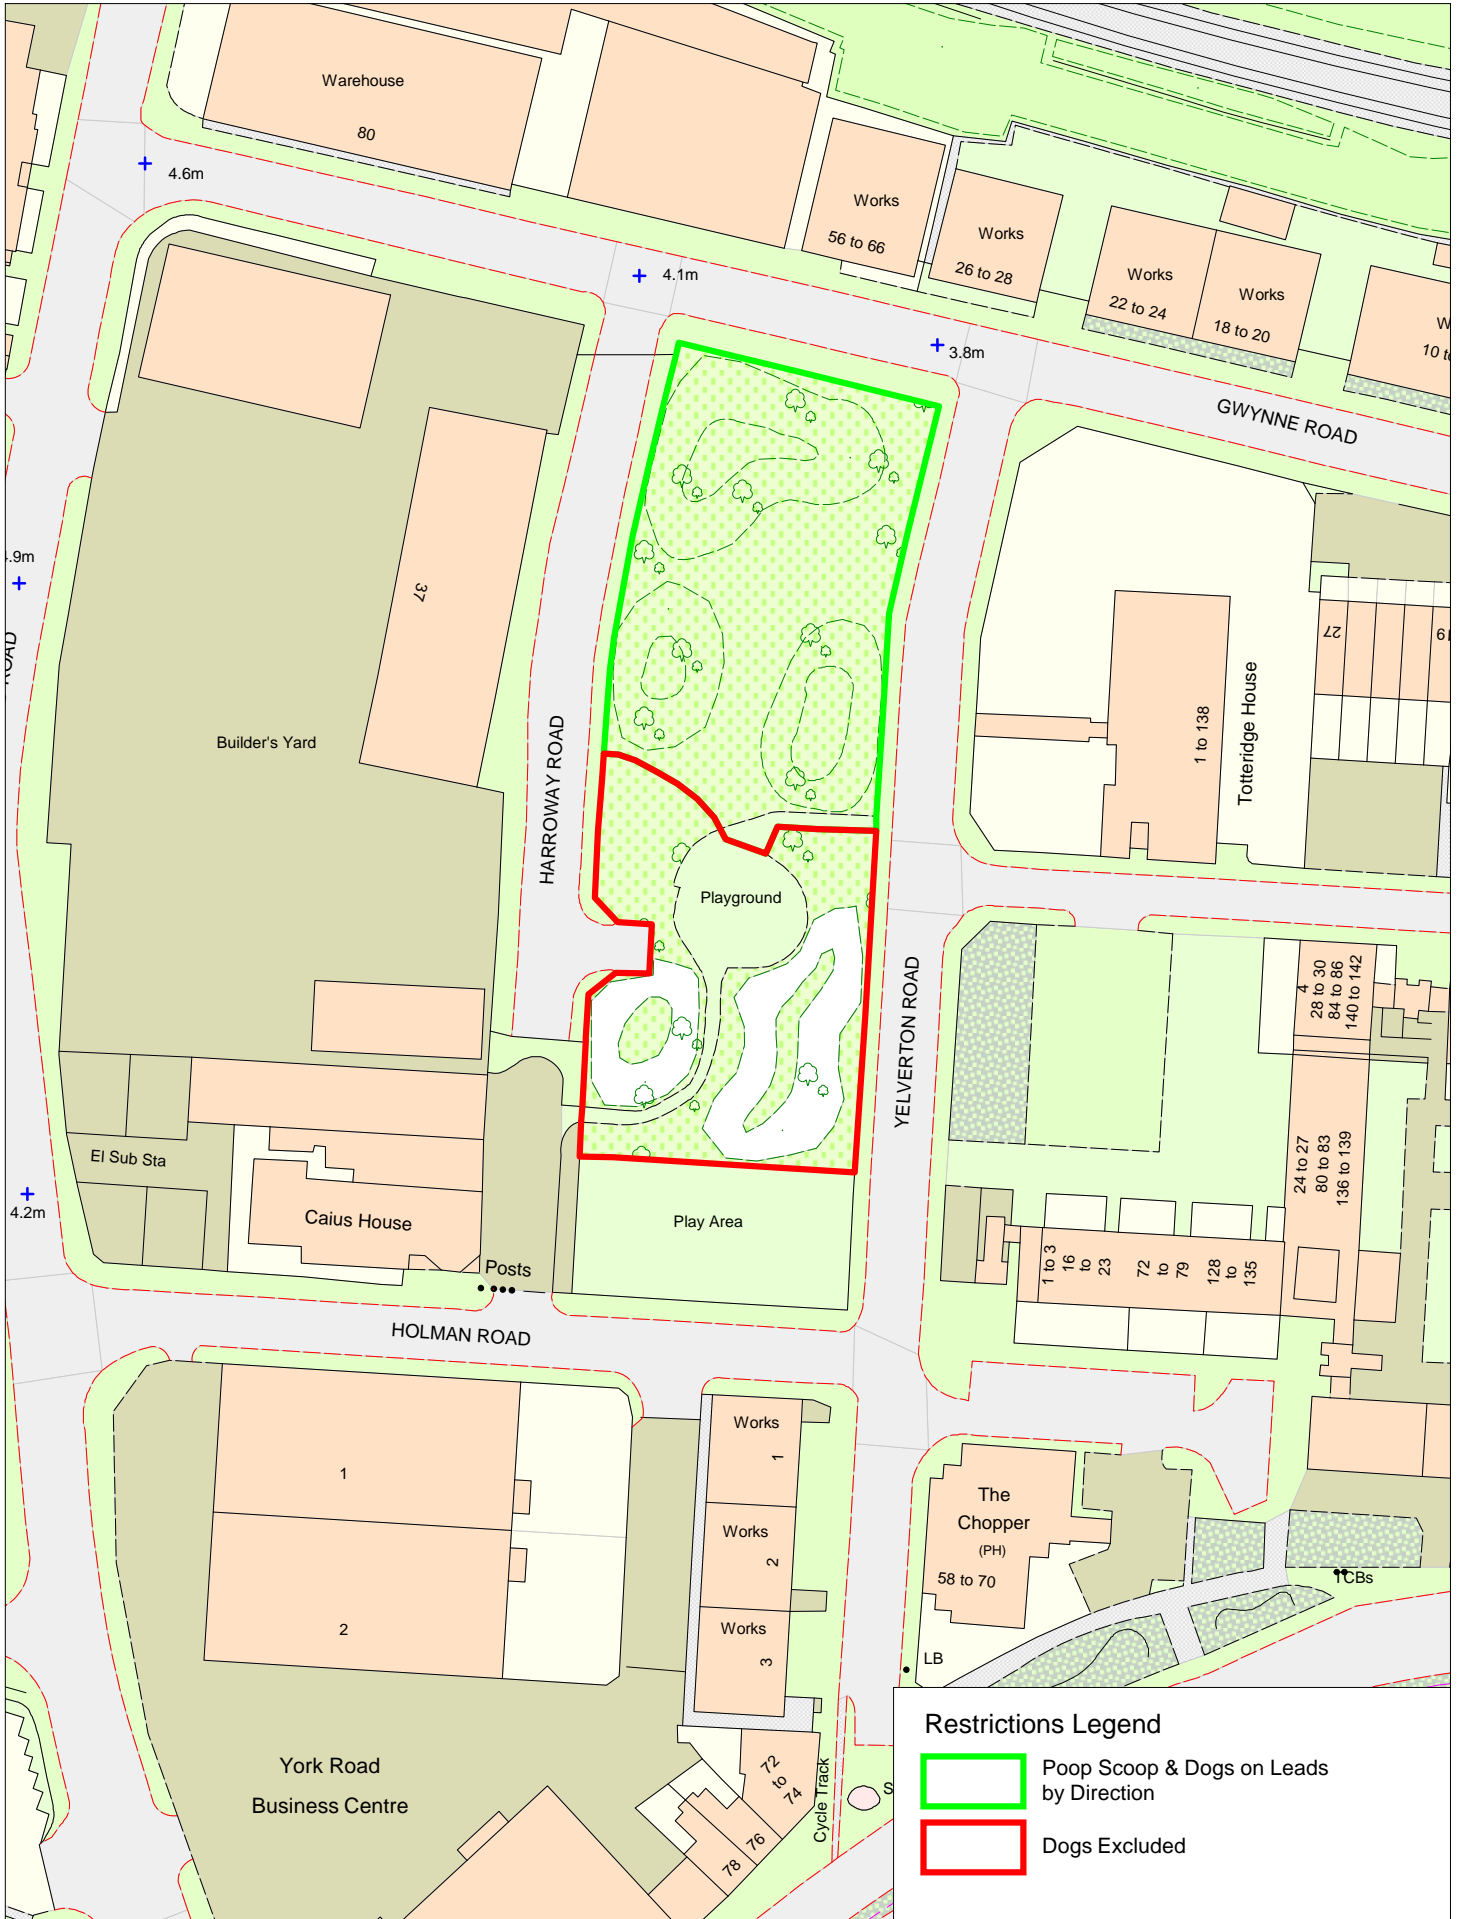

Harroway Gardens

Restrictions Legend

- Poop Scoop & Dogs on Leads by Direction
- Dogs Excluded

This map is reproduced from Ordnance Survey material with the permission of Ordnance Survey on behalf of the Controller of Her Majesty's Stationery Office, © Crown Copyright. Unauthorised reproduction infringes Crown copyright and may lead to prosecution or civil proceedings. Wandsworth Council LA 100019270 2010

Date: 18/05/2009 Created by GIS Team, DTS
Scale: 1:1000