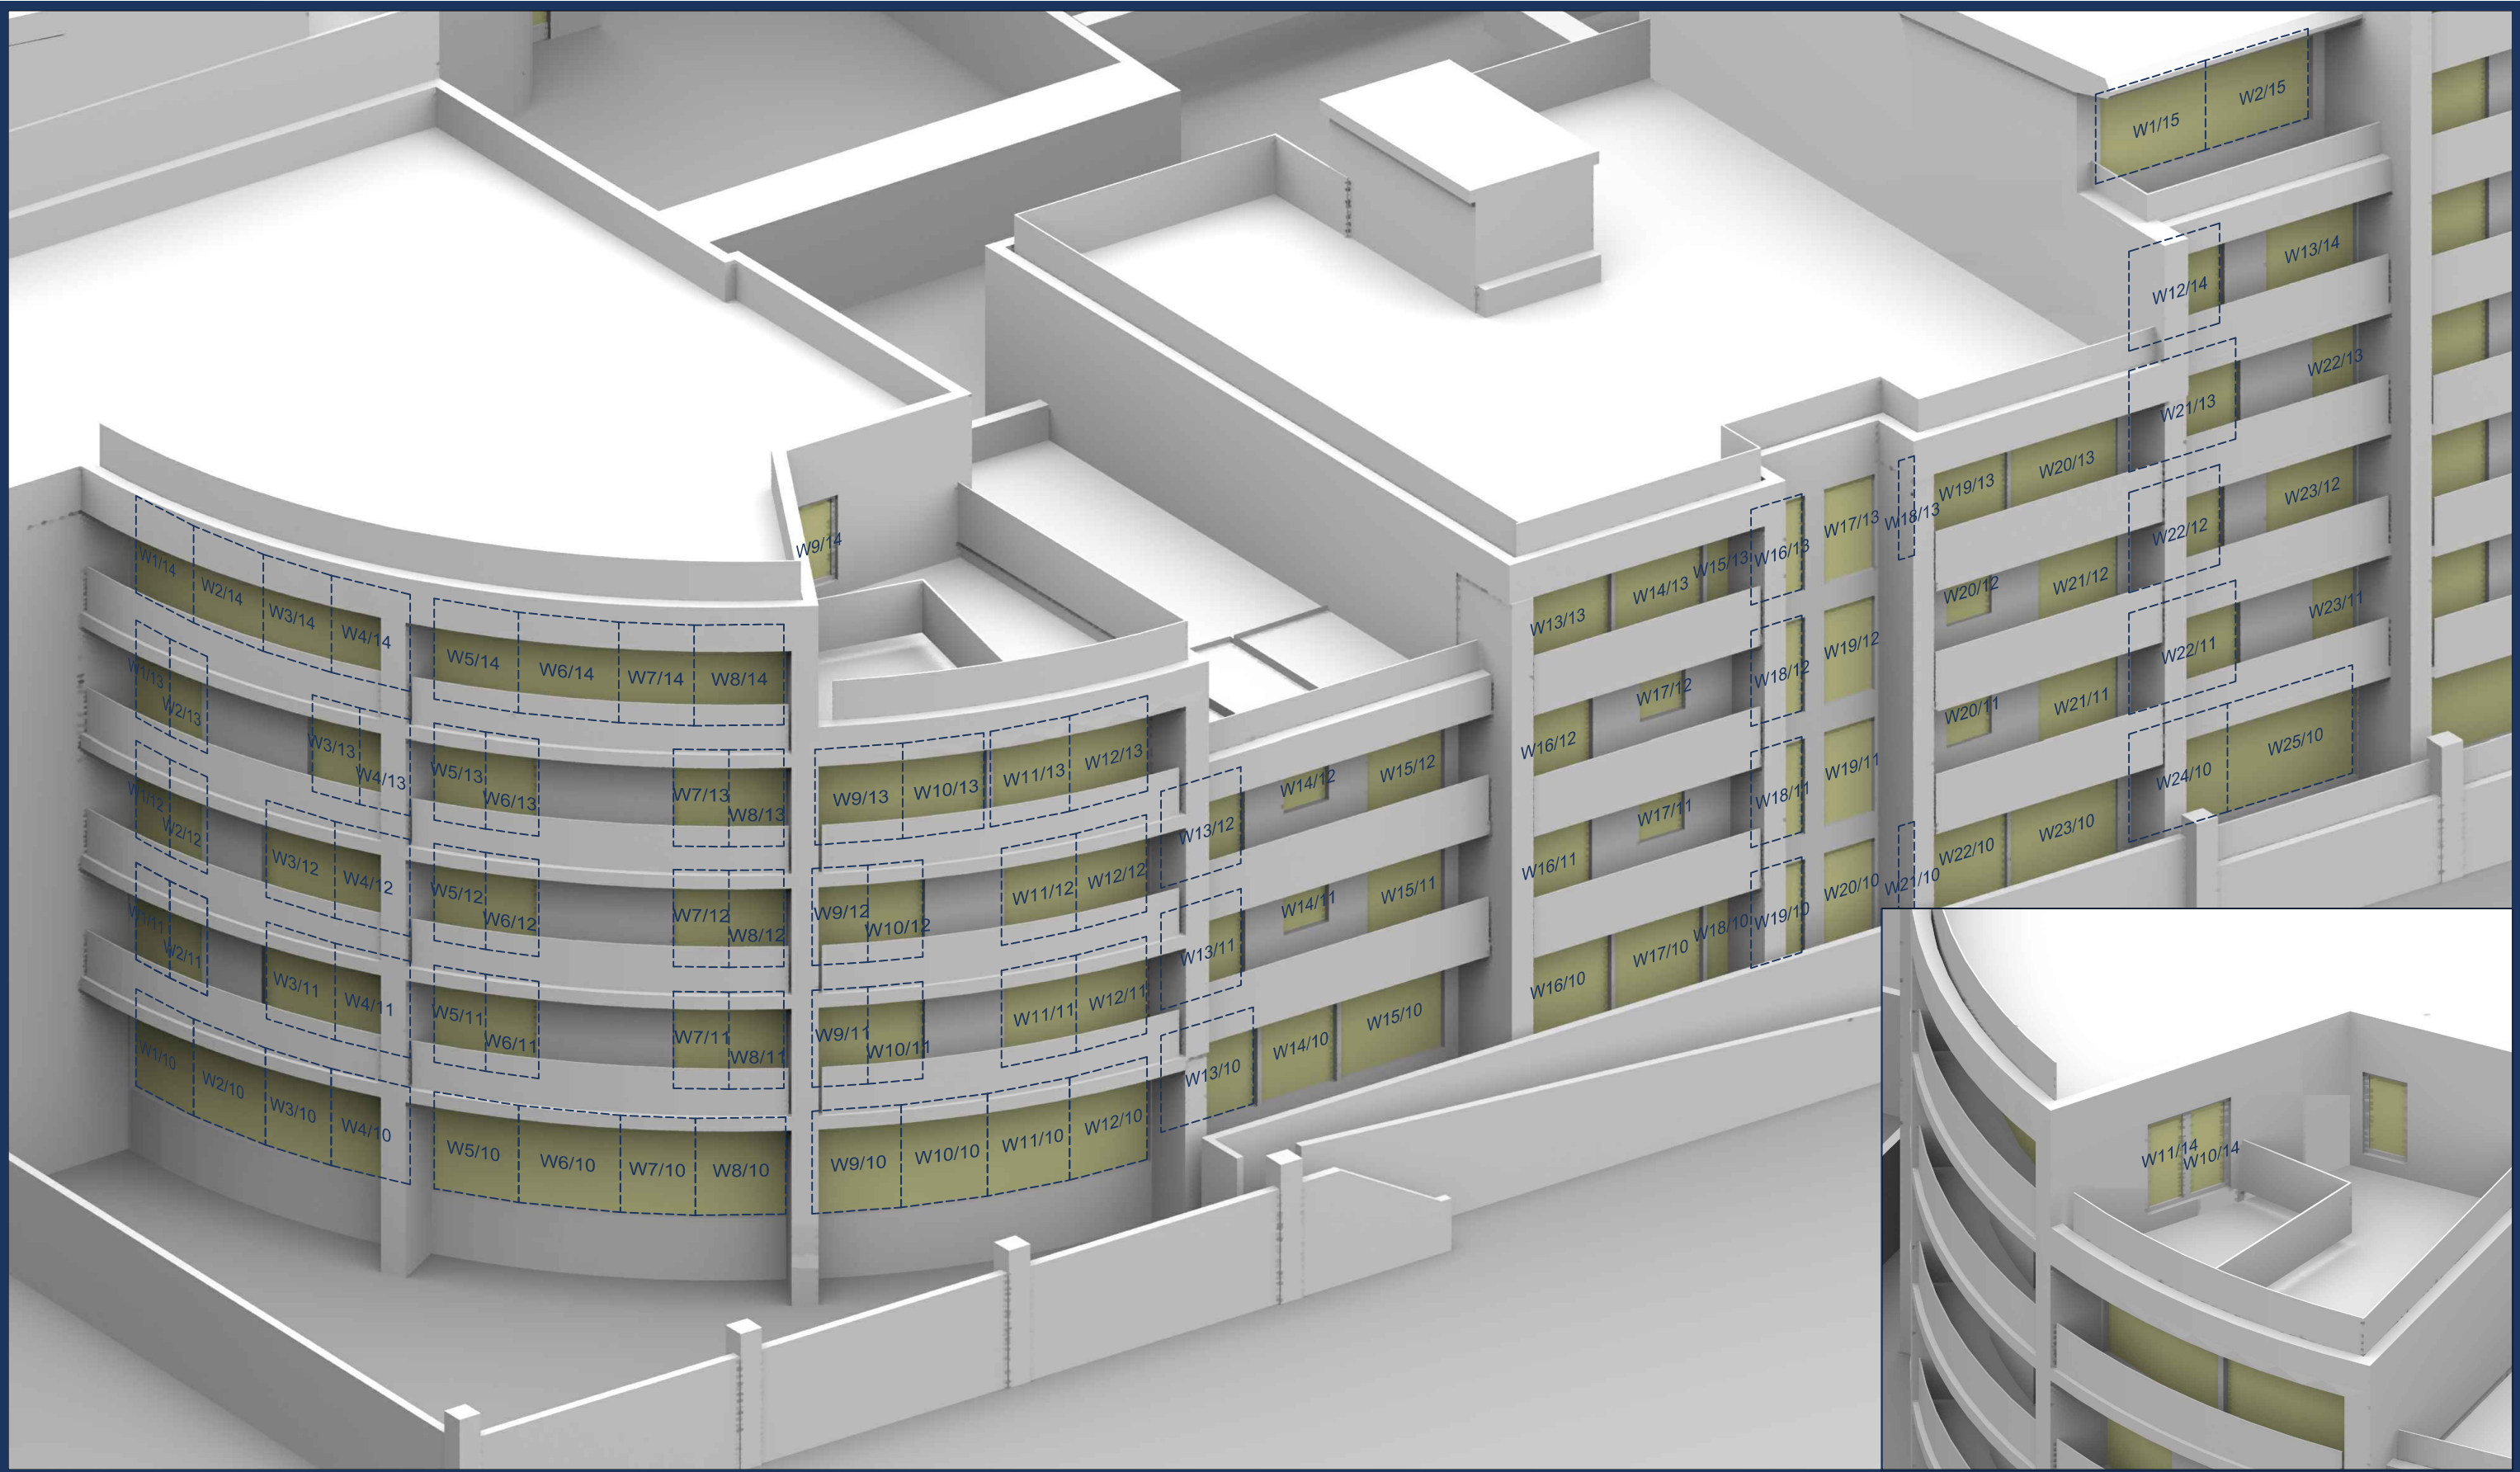

Sources: Point2
Site Photography
Local Planning Authority
Various Surrounding Building Layouts
Glenn Howells Architects Ltd
Sent 08/03/23. 2278-GHA-ZZ-ZZ-M3-A-00900.dwg

Key:

Project: Bookers, Vauxhall,
London

Title: Windows Location
Viridian Apartments, 75 Battersea Park Road

Scheme Confirmed: -

Date: -

Drawn By:
RM

Scale:
NTS

Date:
Aug 24

Dwg No:
P2874/W/08

Rel:
15