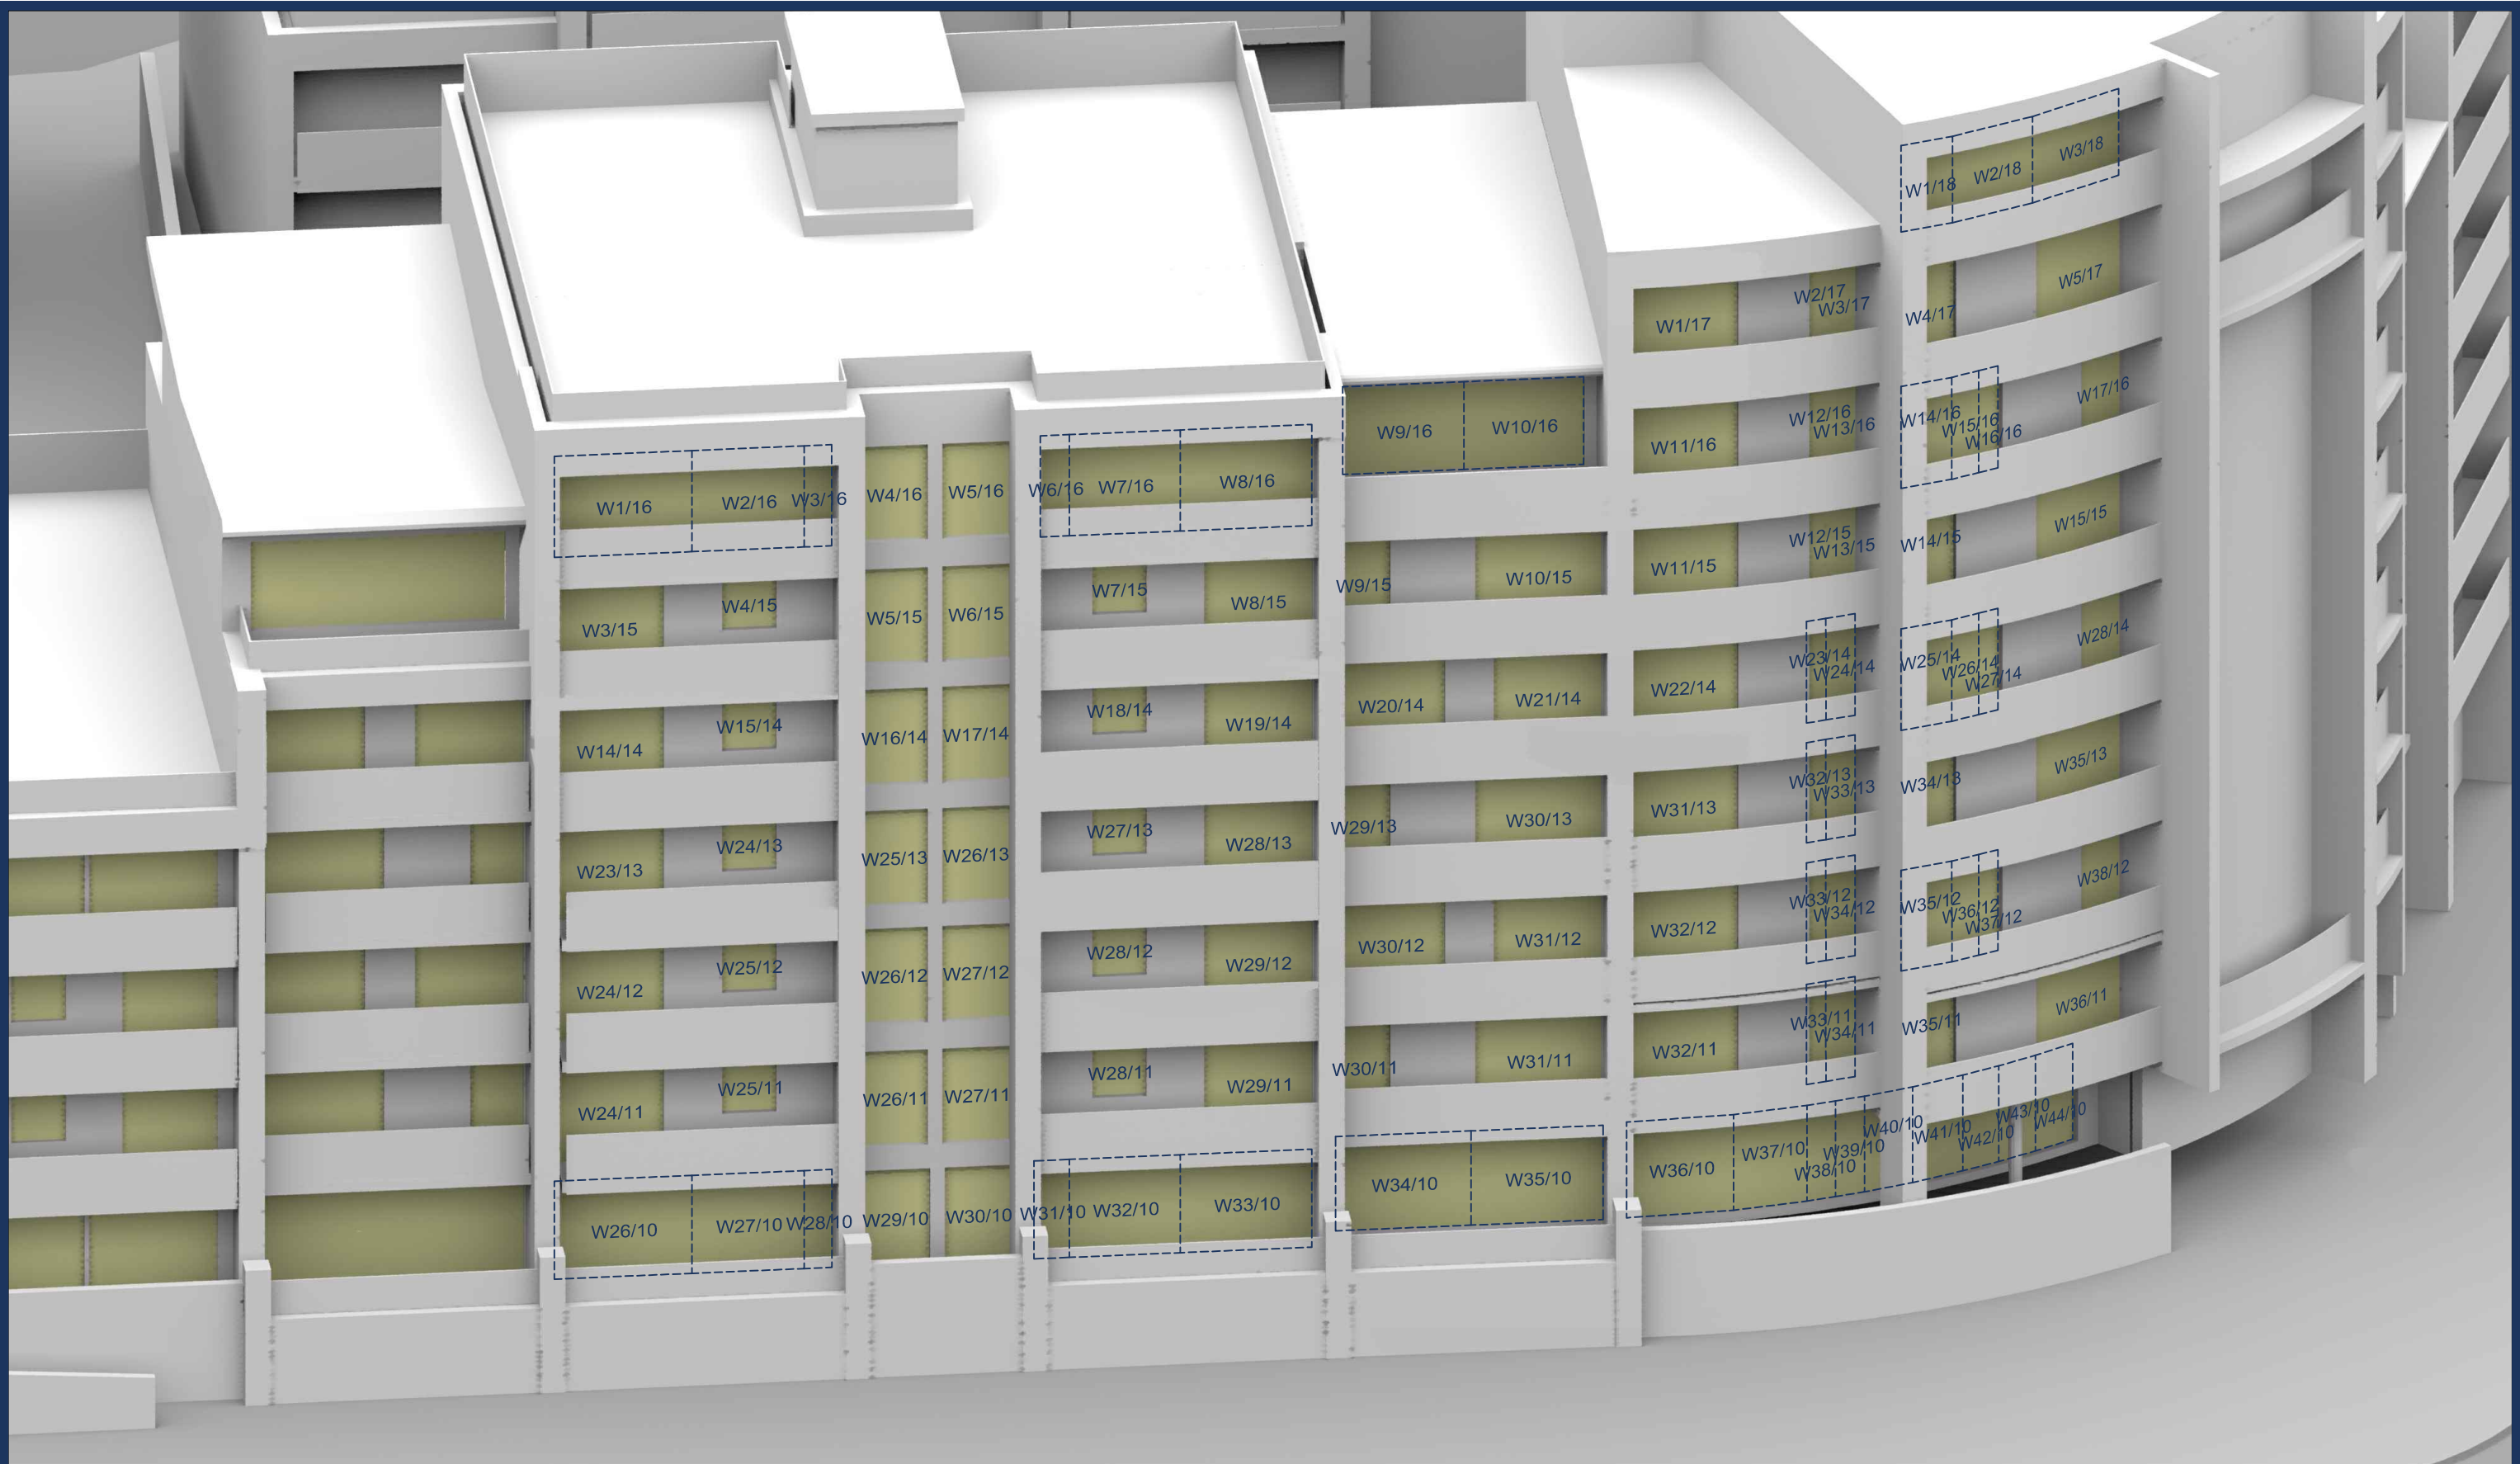

Sources: Point2
Site Photography
Local Planning Authority
Various Surrounding Building Layouts
Glenn Howells Architects Ltd
Sent 08/03/23. 2278-GHA-ZZ-ZZ-M3-A-00900.dwg

Key:

Scheme Confirmed: -

Date: -

Project: Bookers, Vauxhall,
London

Drawn By: RM

Scale: NTS

Date: Aug 24

Title: Windows Location
Viridian Apartments, 75 Battersea Park Road

Dwg No: **P2874/W/09**

Rel: **15**