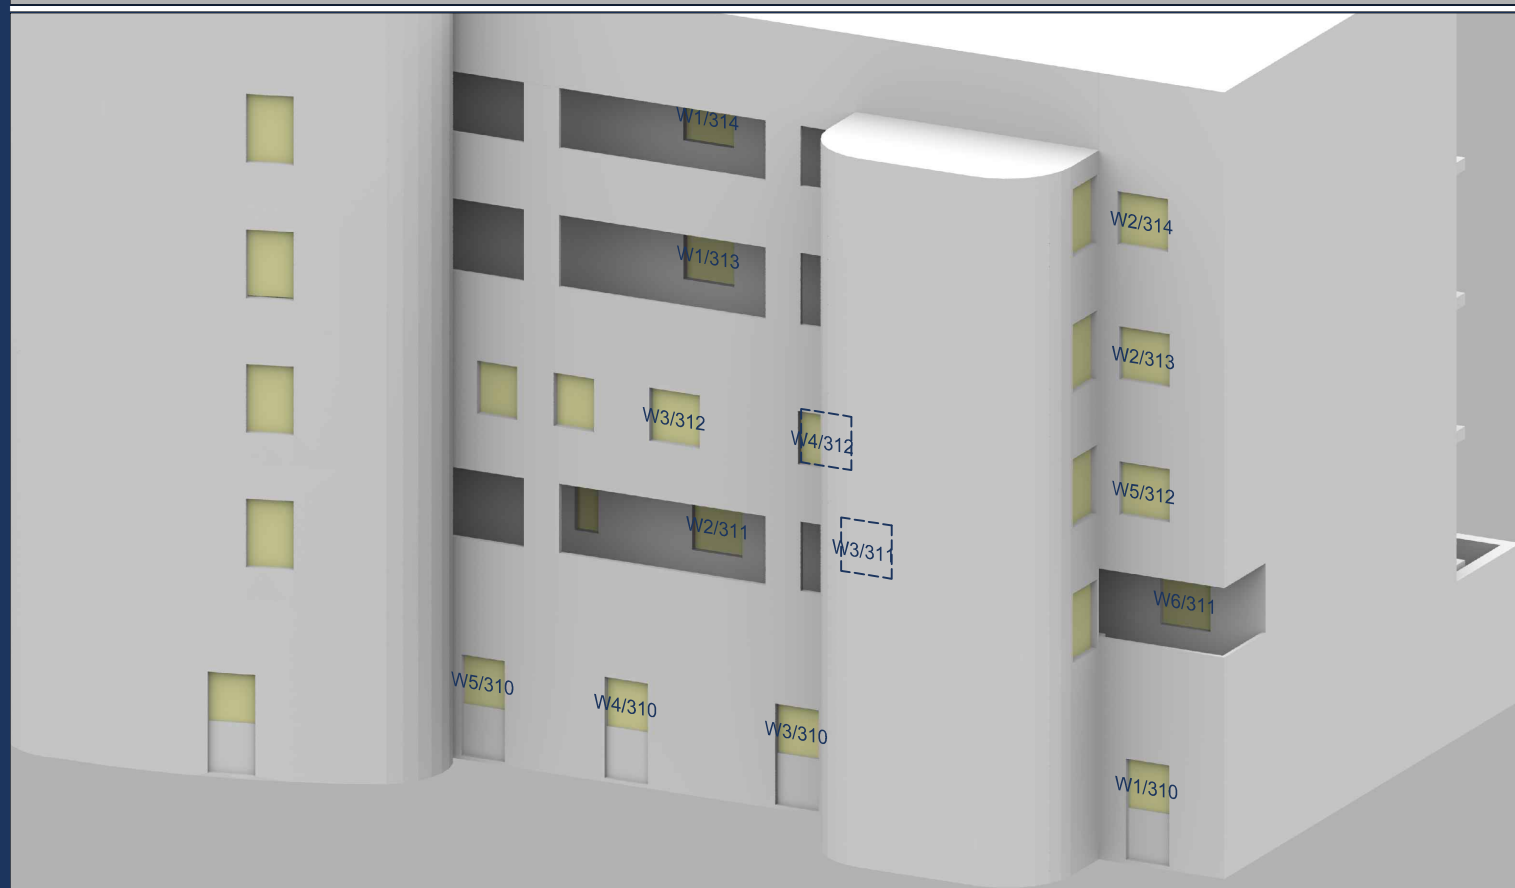

Sources: Point2
Site Photography

Local Planning Authority
Various Surrounding Building Layouts

Glenn Howells Architects Ltd

Sent 08/03/23. 2278-GHA-ZZ-ZZ-M3-A-00900.dwg

Key:

Scheme Confirmed: -

Date: -

Project: Bookers, Vauxhall,
London

Drawn By:
RM

Scale:
NTS

Date:
Aug 24

Title: Windows Location
142-192 Thessaly Road

Dwg No:
P2874/W/07

Rel:
15