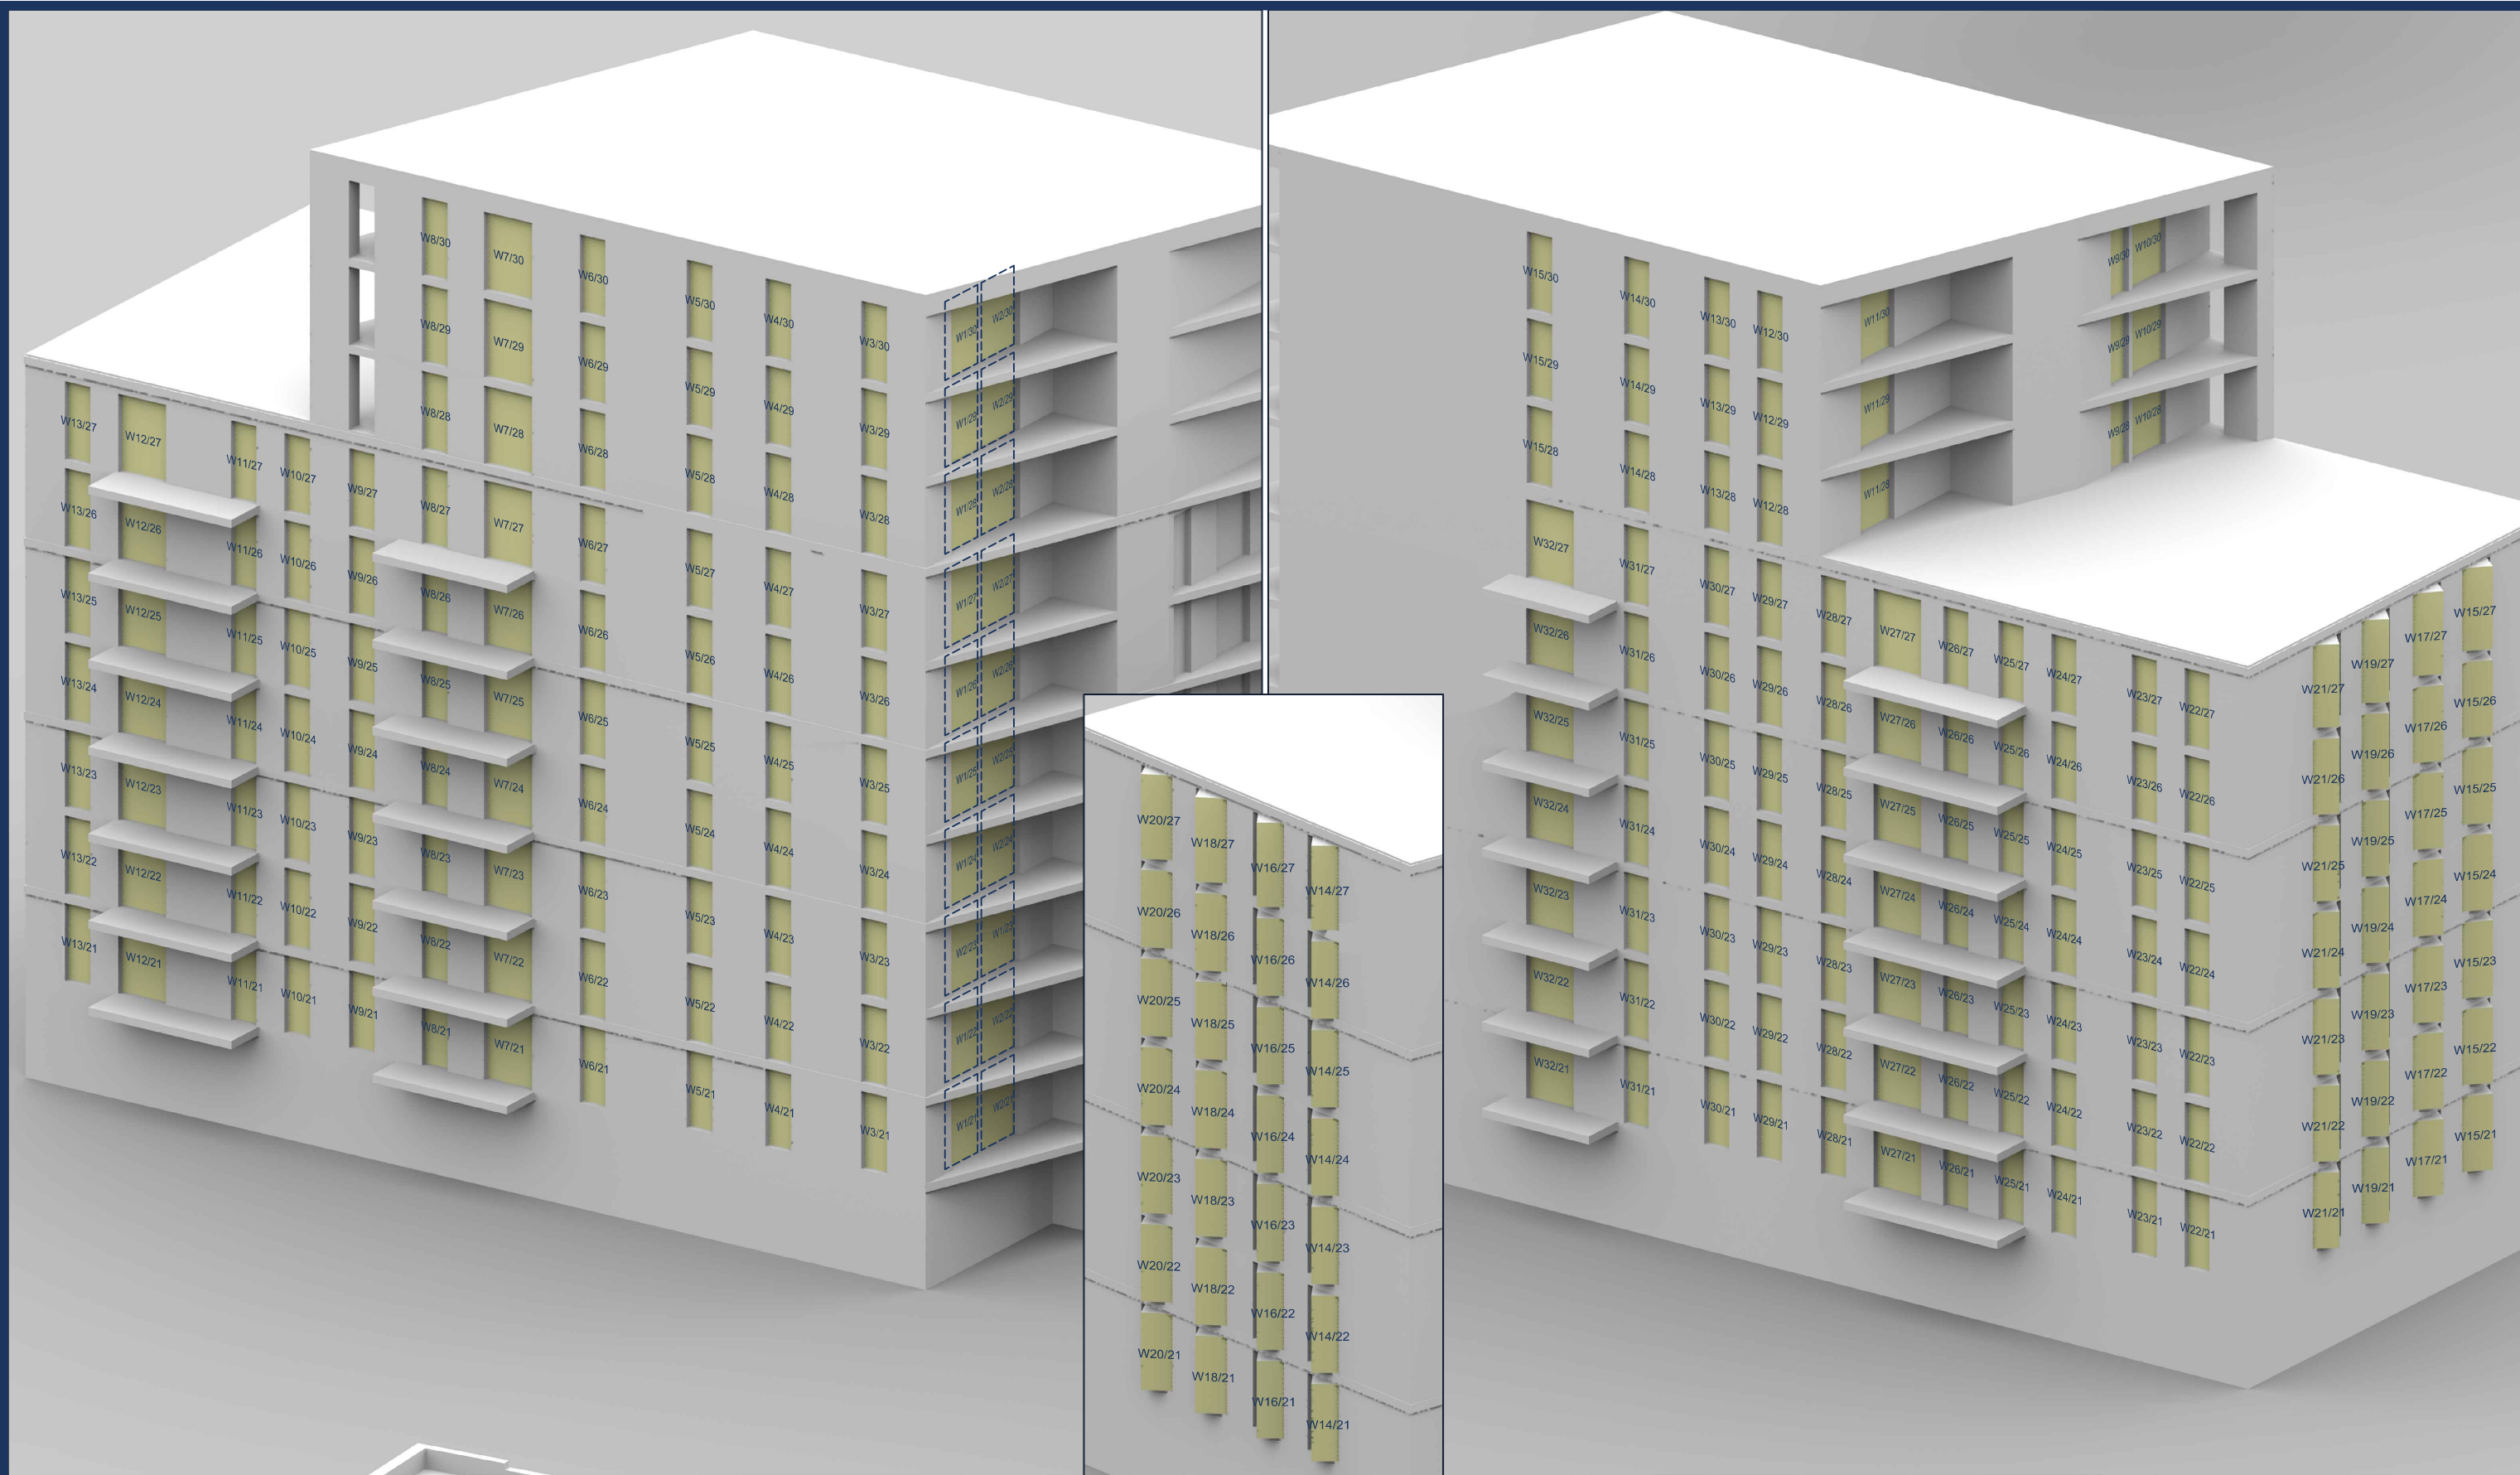

Sources: Point2
Site Photography
Local Planning Authority
Various Surrounding Building Layouts
Glenn Howells Architects Ltd
Sent 08/03/23. 2278-GHA-ZZ-ZZ-M3-A-00900.dwg

Key:

Scheme Confirmed: -

Date: -

Project: Bookers, Vauxhall,
London

Drawn By:
RM

Scale:
NTS

Date:
Aug 24

Title: Windows Location
Building A3 - Simper Mansions

Dwg No:
P2874/W/06

Rel:
15